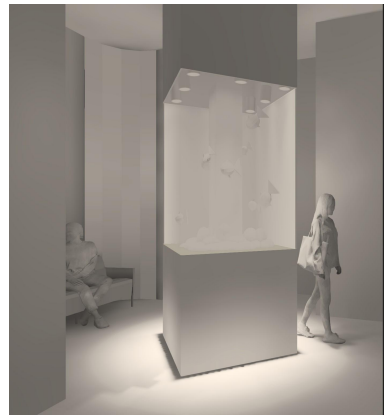

Brooklyn Event Space

Brooklyn Event Space [Result]

Tank Dim. - 48" L x 48" W x 68" H

Brooklyn Event Space Lighting Layout, Top View

Total Fixture-  W500S (8x)

Brooklyn Event Space Light Angle, Side View

Total Fixture-  W500S (8x)