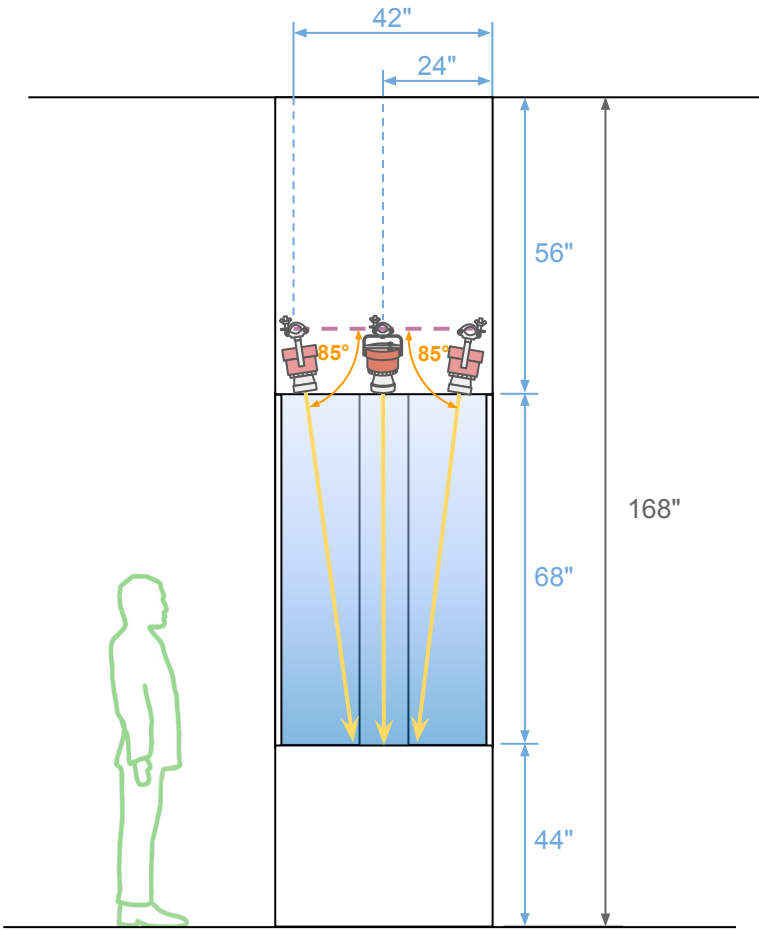

Brooklyn Event Space

Brooklyn Event Space [Result]

Tank Dim. - 48" L x 48" W x 68" H

Brooklyn Event Space Lighting Layout, Top View

Total Fixture-  W500S (8x)

Brooklyn Event Space Light Angle, Side View

Total Fixture-  W500S (8x)

Brooklyn Event Space BOM

Part No.	Description	QTY
CXW500S-AMZ-BK-CLP-PSX-US	W500S AMZ, 175W, 15D, Black, Clamp, DMX Control	8