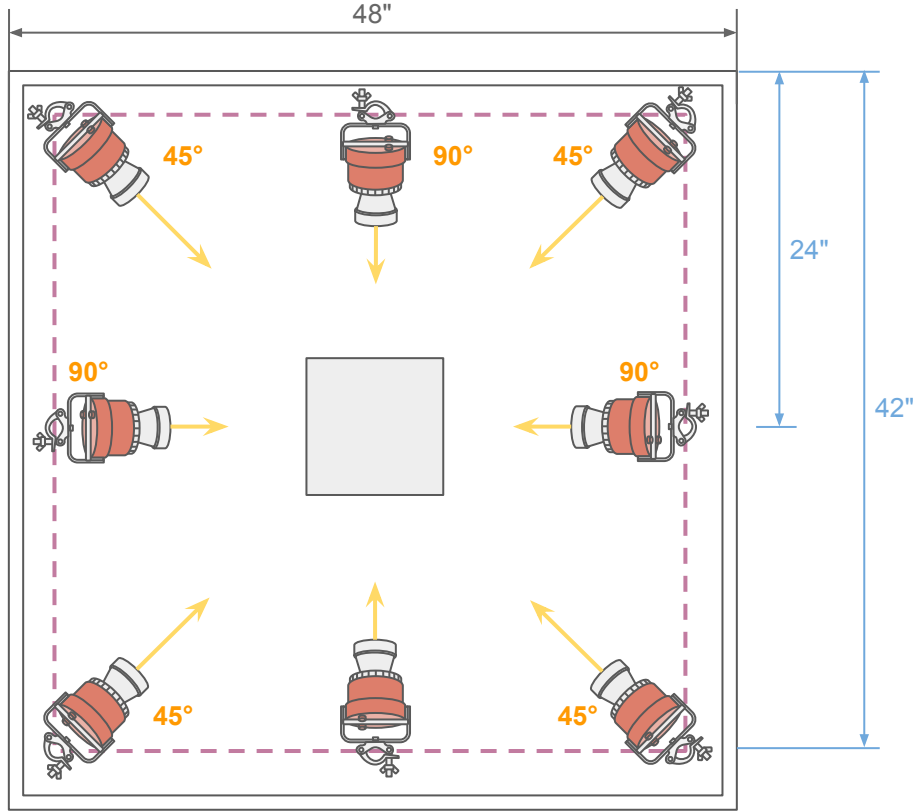

Brooklyn Event Space

Brooklyn Event Space [Result]

Tank Dim. - 48" L x 48" W x 68" H

Brooklyn Event Space Lighting Layout, Top View

Total Fixture-  W500S (8x)

Brooklyn Event Space Light Angle, Side View

Total Fixture-  W500S (8x)

Brooklyn Event Space BOM

Part No.	Description	QTY
CXW500S-AMZ-BK-CLP-PSX-US	W500S AMZ, 175W, 15D, Black, Clamp, DMX Control	8